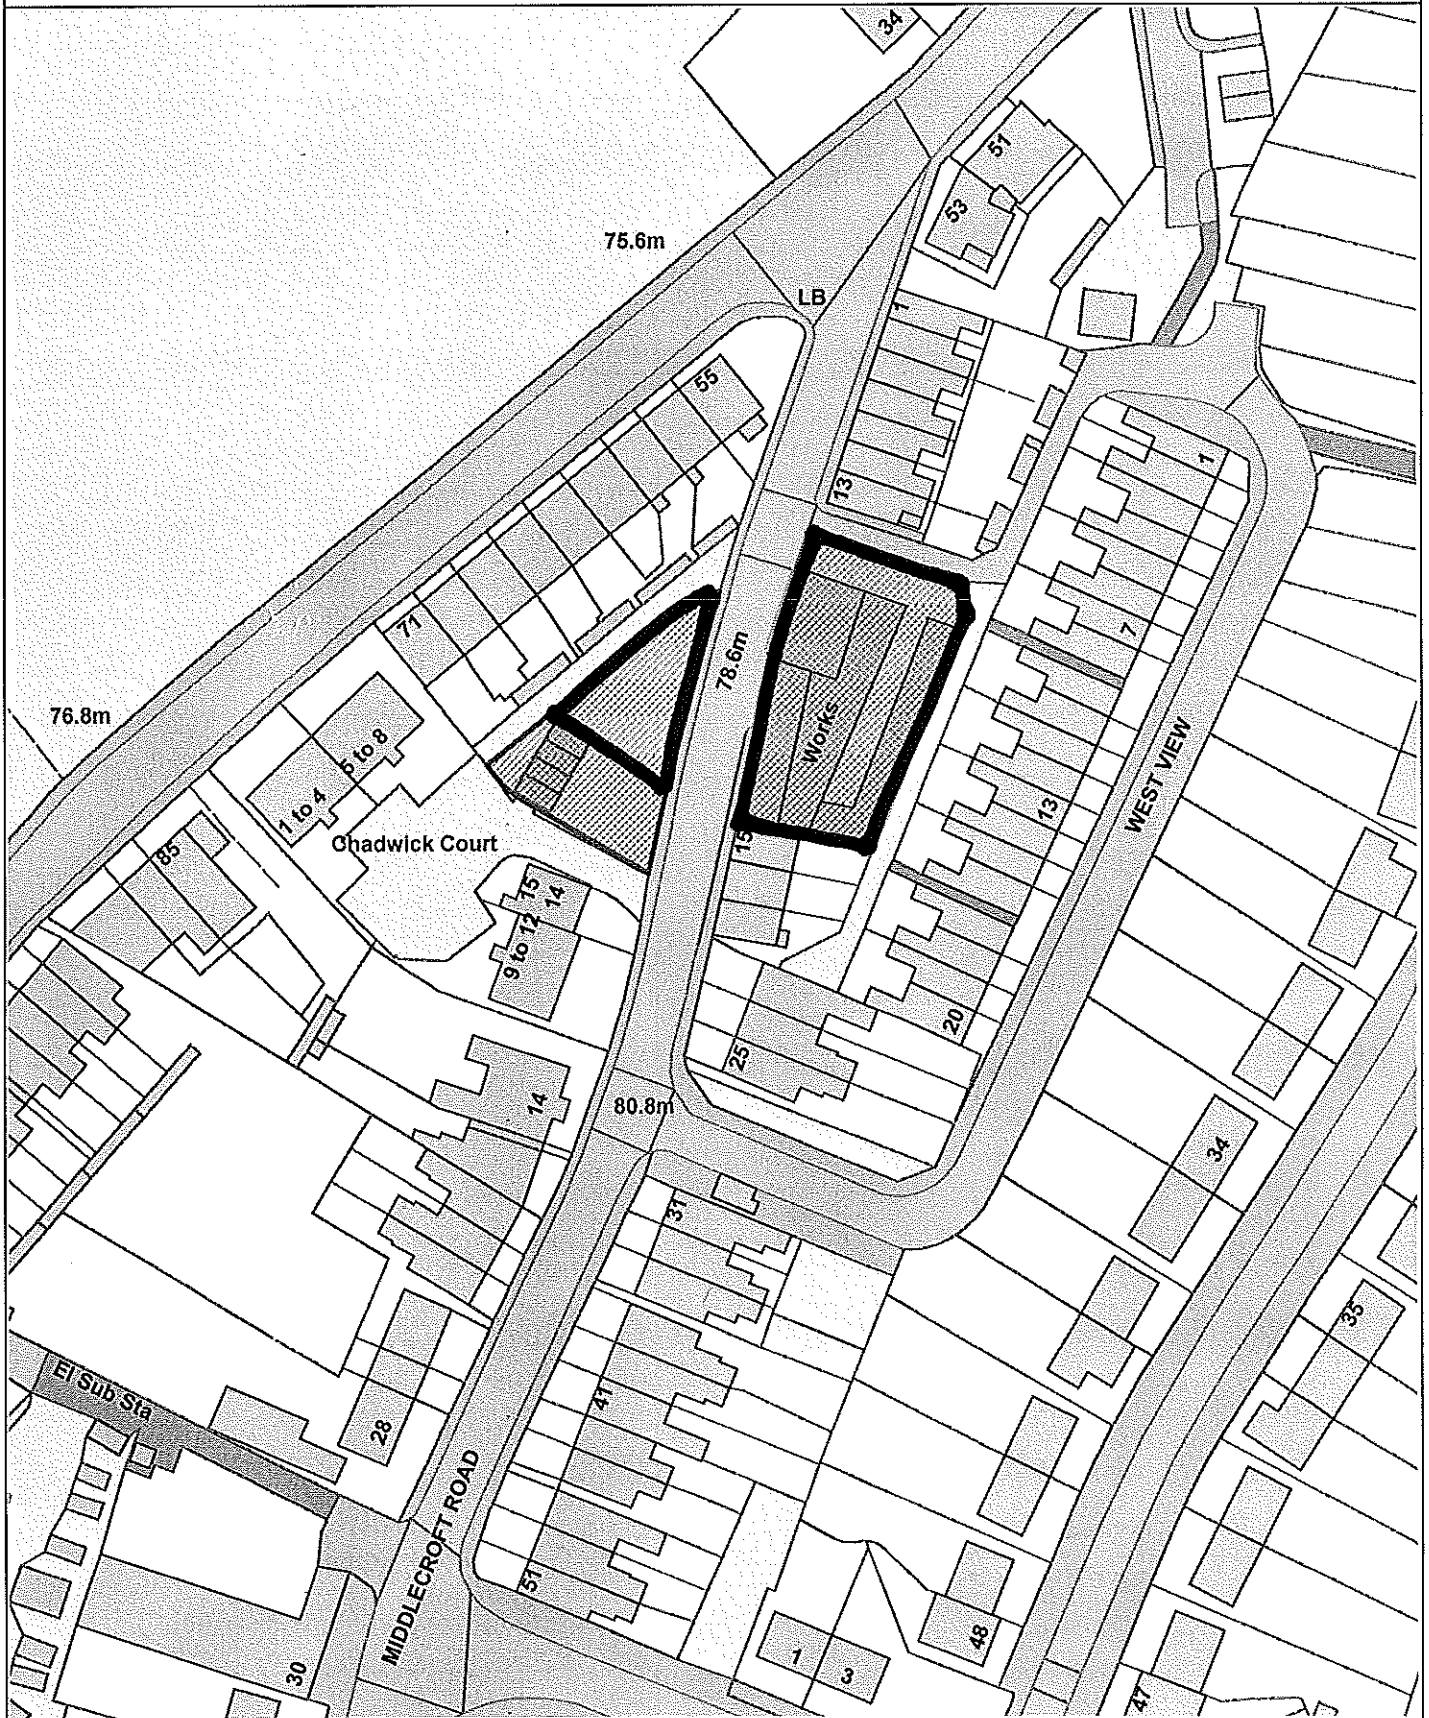

PLAN - CHE/17/00384/FUL - Jubilee Works, Middlecroft

Reproduced from the Ordnance Survey map with the permission of the Controller of Her Majesty's Stationery Office © Crown Copyright 2012. Unauthorised reproduction infringes Crown Copyright and may lead to prosecution or civil proceedings. Chesterfield Borough Council Licence No. 100018505 (2017)

Scale 1:919